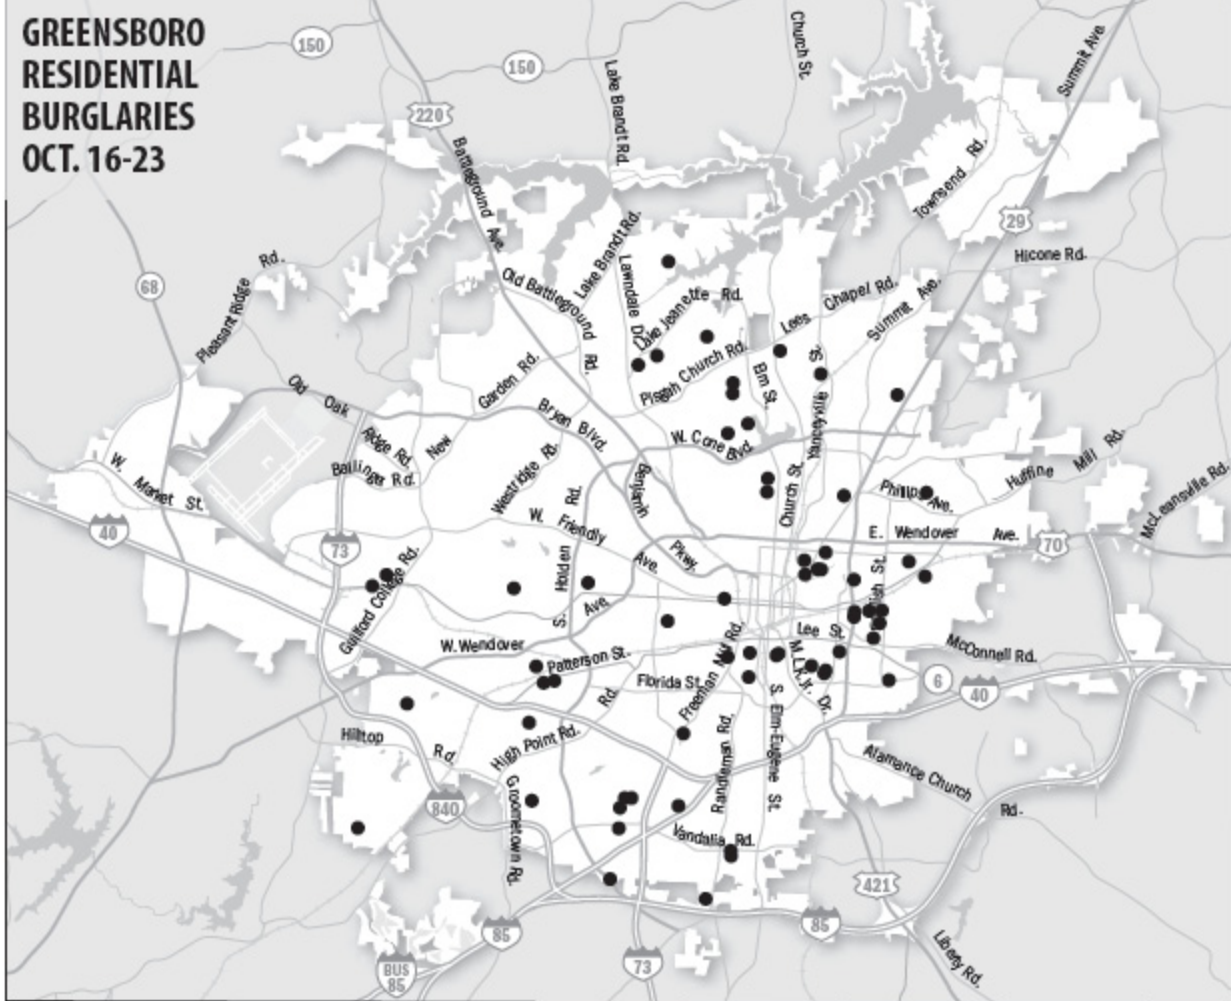

GREENSBORO RESIDENTIAL BURGLARIES OCT. 16-23

News & Record

Mapping the city's recent home burglaries

Given recent concerns about home break-ins, the News & Record is running a map on a regular basis that will show residential burglaries citywide.

We won't include addresses. Our goal is to show which neighborhoods are being targeted and what patterns have emerged in where the crimes are being

committed.

Today's map shows 63 city break-ins from Oct. 16 through Oct. 23.

In future weeks, the map will appear inside the Local section on Sunday, and it will show break-ins from the previous week, ending Friday.

We want to hear from you as well — do you find this information helpful? Is there another crime trend, issue or story idea you have that you would like us to look into? If so, e-mail us at publicsafety@news-record.com. We look forward to hearing from you.